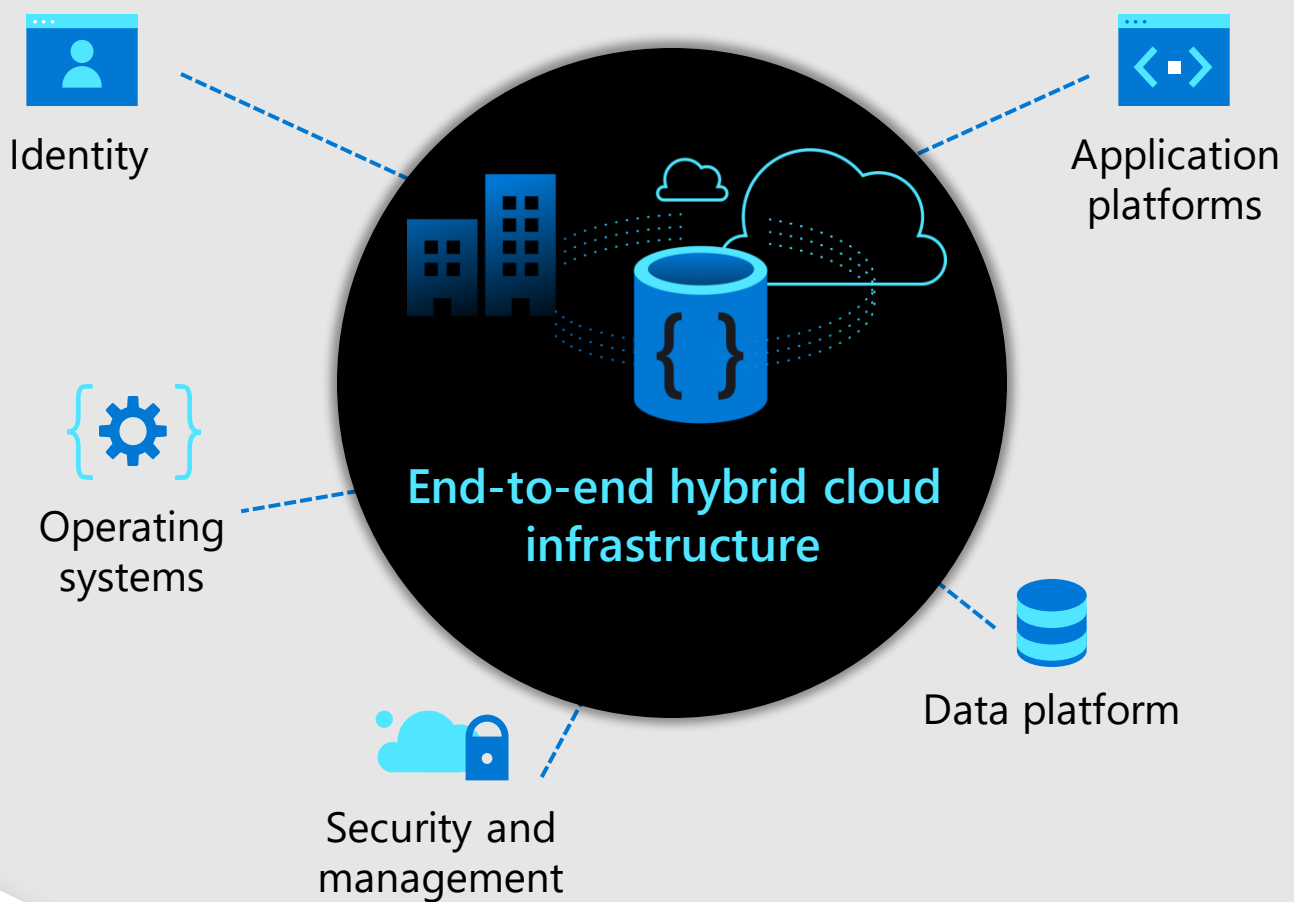

Built-in hybrid

Bring Windows Server and SQL Server on-premise licences to Azure

Azure was designed and built to natively support hybrid environments from its inception. Maximise the value of existing on-premises Windows Server and/or SQL Server licence investments when migrating to Azure.